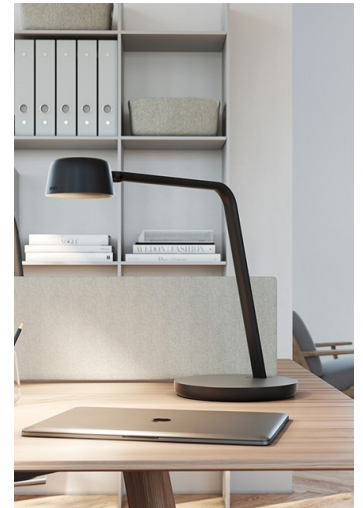

Motus Mini

Designers: Hans Bleken Rud & Andreas Murray

With its streamlined design, Motus Mini sets the new standard for task lighting in smaller areas. Leading-edge technology combined with superior ergonomics are all built in.

- Dim to warm technology allows users to set the mood
- Energy efficient / auto shut-off / dimmable
- Effortlessly direct the light with three-point shade maneuverability
- Comes in white or black; NEW custom Scandinavian colors available